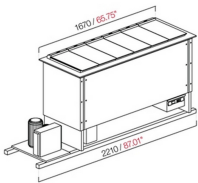

AFP/PANORA MA12RIS-1T	Bench PANORAMA12RIS1T ice cream and granita wells, with reserve	1			€8,567.00
--------------------------	---	---	--	--	------------------

- Model with 1 temperature with ventilated refrigeration - Semi-finished from paneling - Power supply v 230 / 50hz single-phase - N. 12 wells, built-in condensing unit - Measurements cm l 221 xp 65 xh 84.7

- Optional :**
- Glass door for 4 wells
 - KIT Positive temperature + 4 / +8 to be installed on a single temperature tank
 - Number 6 stainless steel carapins with anti-rotation system - Capacity 7 lt
 - Room glass door for number 2 wells
 - Stainless steel carapine with anti-rotation system - Capacity 3.5

Technical Sheet

Ventilated refrigeration system	Tank with internal air stirrer
Serpentine in copper tube and expansion valve	Markers on the customer glass side
Foamed structure with 40 kg / m density polyurethane	Manual defrost with system shutdown
External structure in galvanized sheet	Electronic control panel with digital display
Carapine not included	CE standard
Internal tank in stainless steel AISI 304	Operating temperature -2 / -18 C
Hermetic closing glasses with assisted closure (2 or 4 holes)	Yield 502 W / -30 C
Led illumination	V 230 / 50Hz single-phase power supply
Upper glass hermetic closure	Number 12 wells
Upper injection molded polycarbonate tray	Built-in or remote condensing unit
Removable tray and baskets for easy cleaning of the tub	Power W 868
Built-in top in stainless steel with Scotchbrite finish	Total dimensions cm L 221 x W 65 xh 84.7
Bath on counters without counter	CE standard