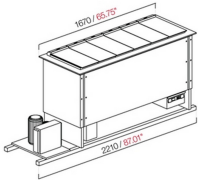

AFP/PANORA MA12RIS-1T	Bench PANORAMA12RIS1T ice cream and granita wells, with reserve	1			€8,567.00
--------------------------	---	---	--	--	------------------

- Model with 1 temperature with ventilated refrigeration - Semi-finished from paneling - Power supply v 230 / 50hz single-phase - N. 12 wells, built-in condensing unit - Measurements cm l 221 xp 65 xh 84.7

- Optional :**
- Glass door for 4 wells
 - KIT Positive temperature + 4 / +8 to be installed on a single temperature tank
 - Number 6 stainless steel carapins with anti-rotation system - Capacity 7 lt
 - Room glass door for number 2 wells
 - Stainless steel carapine with anti-rotation system - Capacity 3.5

Technical Sheet

Ventilated refrigeration system	Tank with internal air stirrer
Serpentine in copper tube and expansion valve	Markers on the customer glass side
Foamed structure with 40 kg / m density polyurethane	Manual defrost with system shutdown
External structure in galvanized sheet	Electronic control panel with digital display
Carapine not included	CE standard
Internal tank in stainless steel AISI 304	Operating temperature -2 / -18 C
Hermetic closing glasses with assisted closure (2 or 4 holes)	Yield 502 W / -30 C
Led illumination	V 230 / 50Hz single-phase power supply
Upper glass hermetic closure	Number 12 wells
Upper injection molded polycarbonate tray	Built-in or remote condensing unit
Removable tray and baskets for easy cleaning of the tub	Power W 868
Built-in top in stainless steel with Scotchbrite finish	Total dimensions cm L 221 x W 65 xh 84.7
Bath on counters without counter	CE standard