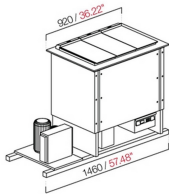

AFP/PANORA MA6RIS-1T	Bench PANORAMA6RIS1T ice cream and granita wells, with reserve	1			<b>€4,439.00</b>
-------------------------	--	---	--	--	------------------

- Model 1 temperature with ventilated refrigeration -  
 Semi-finished from paneling - Power supply v 230 / 50hz single-phase - N. 6 wells, built-in condensing unit -  
 Measurements cm l 146 xp 65 xh 84.7

**Technical Sheet**

Ventilated refrigeration system	Tank with internal air stirrer
Serpentine in copper tube and expansion valve	Markers on the customer glass side
Foamed structure with 40 kg / m density polyurethane	Manual defrost with system shutdown
External structure in galvanized sheet	Electronic control panel with digital display which allows viewing the internal temperature
Carapine not included	Operating temperature -2 / -18 C
Internal tank in stainless steel AISI 304	Yield 472 W / -30 C
Hermetic closing glasses with assisted closure (2 or 4 holes)	V 230 / 50Hz single-phase power supply
Led illumination	Number 6 wells
Upper glass hermetic closure	Built-in or remote condensing unit
Upper injection molded polycarbonate tray	Power W 606
Removable tray and baskets for easy cleaning of the tub	Total dimensions cm L 146 x D 65 xh 84.7
Built-in top in stainless steel with Scotchbrite finish	CE standard
Bath on counters without counter	